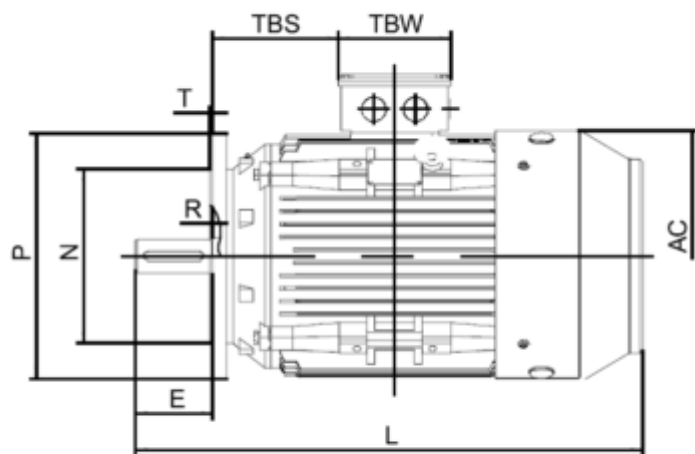

# Data Sheet

Article number: 250200110414

Description: Kleedrive T2C 90S-4 1.1kW 1400 rpm  
3x230/400V 50HZ IP55 B5 Eff=81.4%

## Measures

AA = 178	K = Ø10	TBH = 114
AC = Ø176	L = 320	TBS = 49
AD = 231	M = Ø165	TBW = 114
D = Ø24	N = Ø130	
E = 50	P = Ø200	
F = -	R = 0	
G = 20	S = 3.5	
HD = 141	T = 4xØ12	