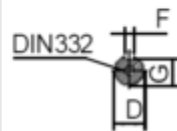

# Data Sheet

Article number: 250200110414

Description: Kleedrive T2C 90S-4 1.1kW 1400 rpm  
3x230/400V 50HZ IP55 B5 Eff=81.4%

## Measures

AA = 178	K = Ø10	TBH = 114
AC = Ø176	L = 320	TBS = 49
AD = 231	M = Ø165	TBW = 114
D = Ø24	N = Ø130	
E = 50	P = Ø200	
F = -	R = 0	
G = 20	S = 3.5	
HD = 141	T = 4xØ12	