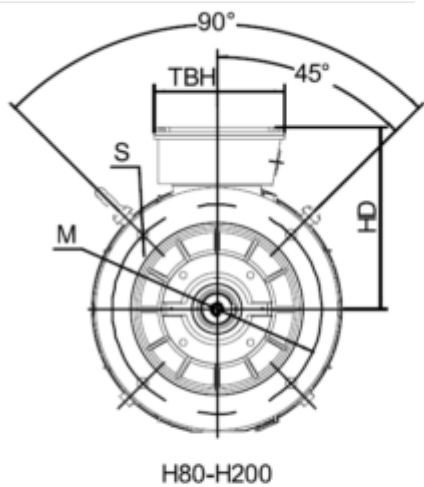

# Data Sheet

Article number: 250200110414

Description: Kleedrive T2C 90S-4 1.1kW 1400 rpm  
3x230/400V 50HZ IP55 B5 Eff=81.4%

## Measures

AA = 178	K = Ø10	TBH = 114
AC = Ø176	L = 320	TBS = 49
AD = 231	M = Ø165	TBW = 114
D = Ø24	N = Ø130	
E = 50	P = Ø200	
F = -	R = 0	
G = 20	S = 3.5	
HD = 141	T = 4xØ12	